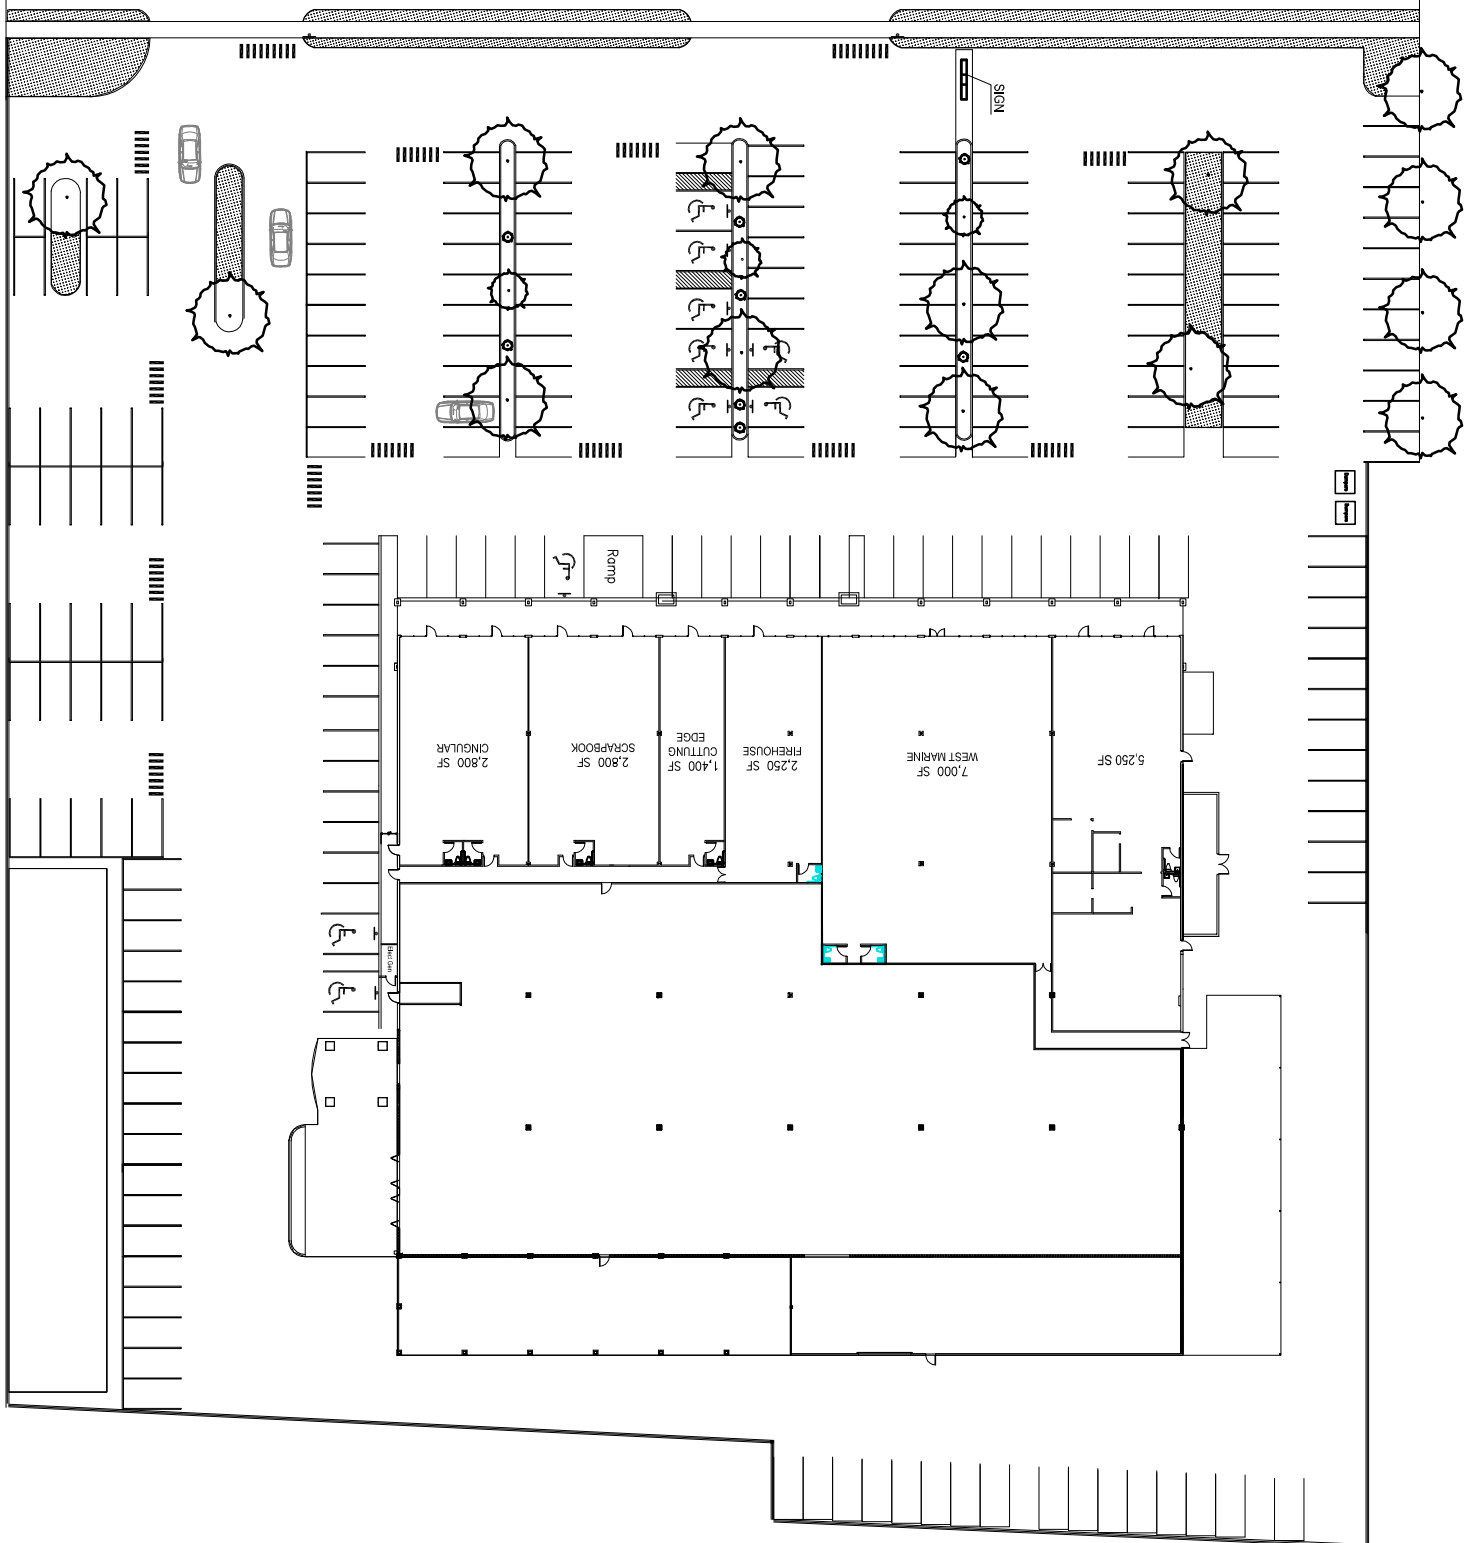

U.S. HIGHWAY 17

U.S. HIGHWAY 17

SP

PROJECT MGR.	DATE	No.	Revision
DRAWN	SCALE	Description	Date
CHECKED	PROJECT No.		

## SITE PLAN